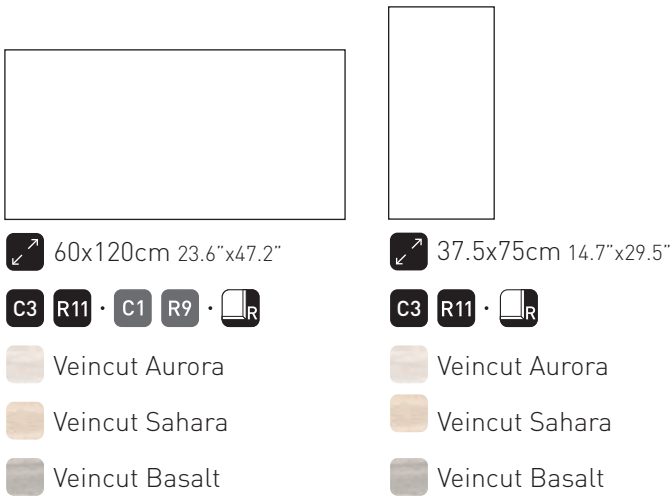

Formatos | Formats

Embalaje | Packing

Formatos Formats	piezas / caja pieces / box	m² / caja sqm / box	kg / caja kg / box	m² / palet sqm / pallet	tamaño palet pallet size
60x120^Rcm 23.6"x47.2"	2	1,4400	31,65	46,08	120x84x75cm
37,5x75^Rcm 14.7"x29.5"	4	1,1250	23,50	61,87	120x80x90cm

Colores junta recomendados | Recommended joint colours

Veincut Aurora Mapei 100 Blanco Kerakoll Fugabella 43 Litokol Ivory 2 SikaCeram Beige	Veincut Sahara Mapei 132 Baige 2000 Kerakoll Fugabella 39 Litokol Beige 2 SikaCeram Teca	Veincut Basalt Mapei 110 Manhattan 2000 Kerakoll Fugabella 44 Litokol Grey 1 SikaCeram Ceniza