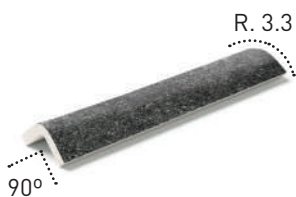

Cantonera transición exterior
External transition corner

↙ ↗ 4.5x25cm 1.8"x9.8"

C3 R11 · Ref. MDCA CE00

■ Volcanic Lava