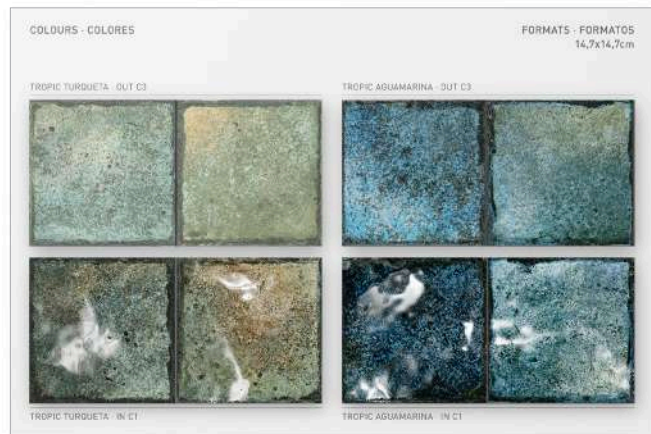

CM037

CARPETA DE MANO TROPIC
TROPIC HAND FOLDER

648x435x20 mm

1 caja · box

14,7x14,7 cm

40€
+ Piezas cerámicas
+ Ceramic Pieces