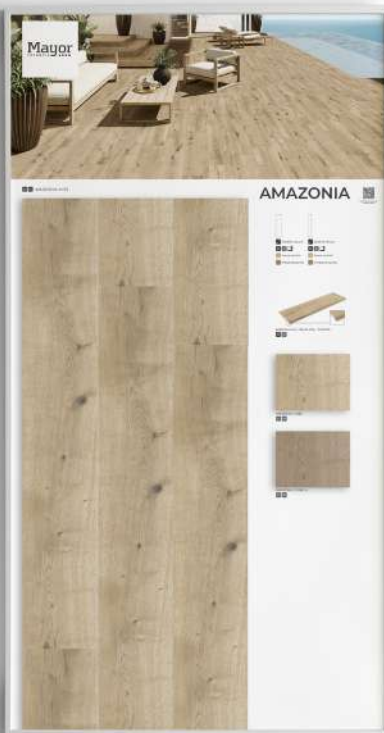

PM506 1005x1925mm
COTTO BOHO

PX506 1200x2400mm
COTTO BOHO

AMAZONIA

Taco 25x25cm
AMAZONIA

MIEL IN
MIEL OUT
CANELA IN
CANELA OUT

Ref. 13330
Ref. 13331
Ref. 13332
Ref. 13333

CM027
AMAZONIA

270x330x20 mm
1 caja · box
1,260kg

PM492 1005x1925mm
AMAZONIA MIEL

PM502 1005x1925mm
AMAZONIA CANELA + PELD.

PX492 1200x2400mm
AMAZONIA MIEL

TROPIC

CM033
TROPIC

335x300x20 mm
1 caja · box
1,260kg

PM496 1005x1925mm
TROPIC

PX496 1200x2400mm
TROPIC