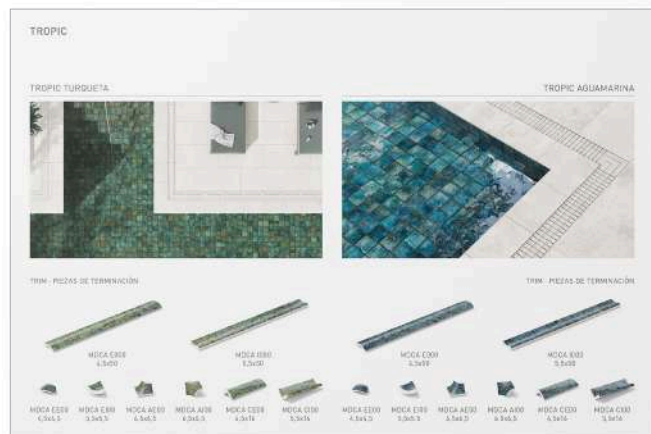

CM037

CARPETA DE MANO TROPIC
TROPIC HAND FOLDER

648x435x20 mm

1 caja · box

14,7x14,7 cm

40€
+ Piezas cerámicas
+ Ceramic Pieces