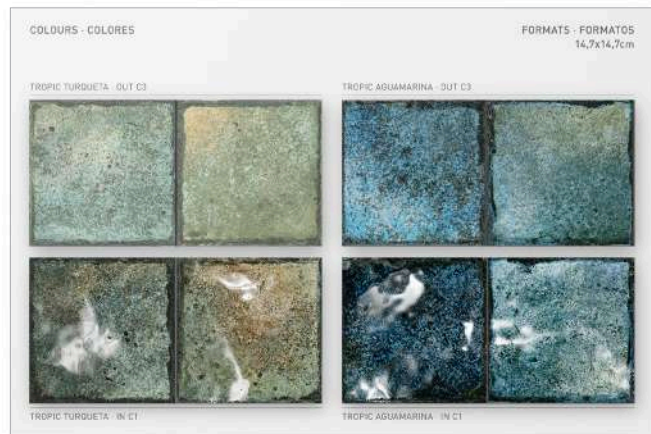

PM502 1005x1925mm
AMAZONIA CANELA + PELD.

TROPIC

CM033
TROPIC

 335x300x20 mm
 1 caja · box
 1,260kg

PM496 1005x1925mm
TROPIC

PX496 1200x2400mm
TROPIC

CM037

CARPETA DE MANO TROPIC
TROPIC HAND FOLDER