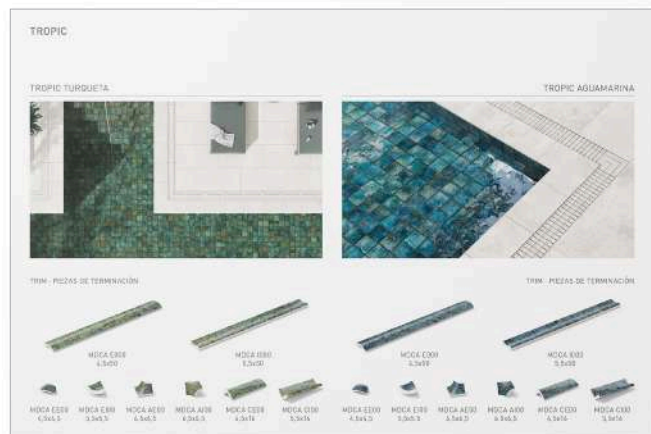

PM502 1005x1925mm
AMAZONIA CANELA + PELD.

TROPIC

CM033
TROPIC

 335x300x20 mm
 1 caja · box
 1,260kg

PM496 1005x1925mm
TROPIC

PX496 1200x2400mm
TROPIC

CM037

CARPETA DE MANO TROPIC
TROPIC HAND FOLDER