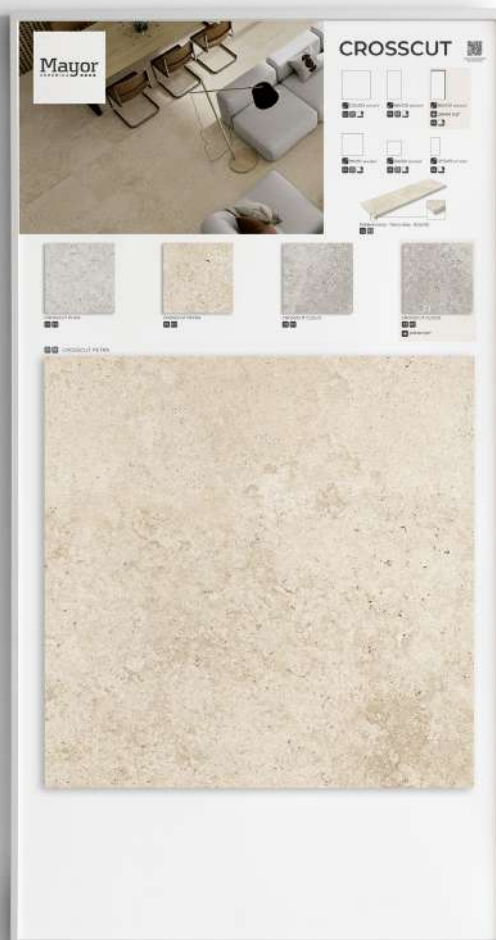

Material
promocional

Promotional material

Mayor
CERÁMICA

Paneles, Carpetas y Muestras

Panels, Folders and Samples

CROSSCUT

CM025
CROSSCUT

270x330x20 mm
1 caja · box
1,260kg

Taco 25x25cm
CROSSCUT

PURO IN
PURO OUT
PETRA IN
PETRA OUT
CLOUD IN
CLOUD OUT

Ref. 13287
Ref. 13288
Ref. 13293
Ref. 13294
Ref. 13295
Ref. 13296

PM471 1005x1925mm
CROSSCUT PETRA

VEINCUT

VEINCUT AURORA

VEINCUT