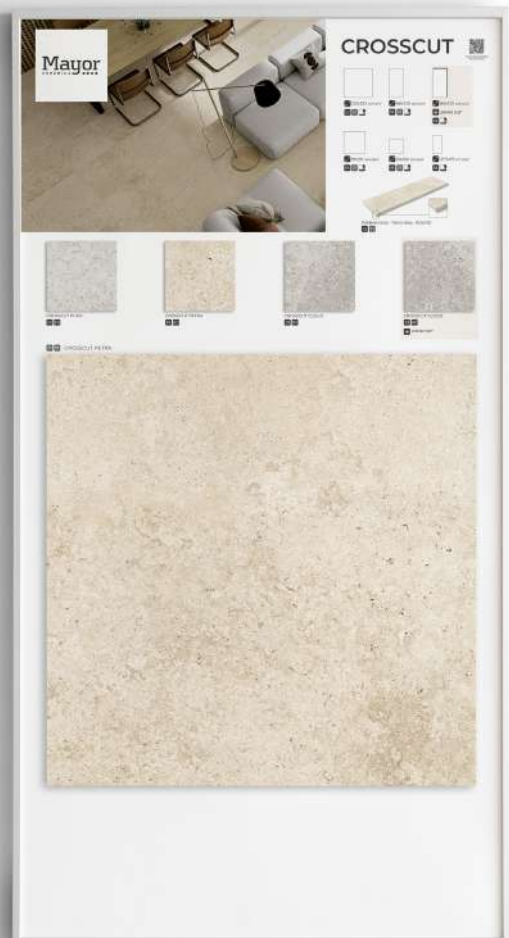

Material
promocional

Promotional material

Mayor
CERÁMICA

Paneles, Carpetes y Muestras

Panels, Folders and Samples

CROSSCUT

CM025
CROSSCUT

270x330x20 mm

1 caja · box

1,260kg

Taco 25x25cm
CROSSCUT

PURO IN
PURO OUT
PETRA IN
PETRA OUT
CLOUD IN
CLOUD OUT

Ref. 13287
Ref. 13288
Ref. 13293
Ref. 13294
Ref. 13295
Ref. 13296

PM471 1005x1925mm
CROSSCUT PETRA

VEINCUT

VEINCUT AURORA

VEINCUT

32x420 SURF
32x375 SURF
Perfiles recto - Bevel edge - 32x420

VEINCUT AURORA
VEINCUT SAHARA
VEINCUT BASALT

PM510 1005x1925mm
VEINCUT AURORA

SAVOY

CM038
SAVOY

270x330x20 mm
1 caja · box
1,260kg

Taco 25x25cm
SAVOY