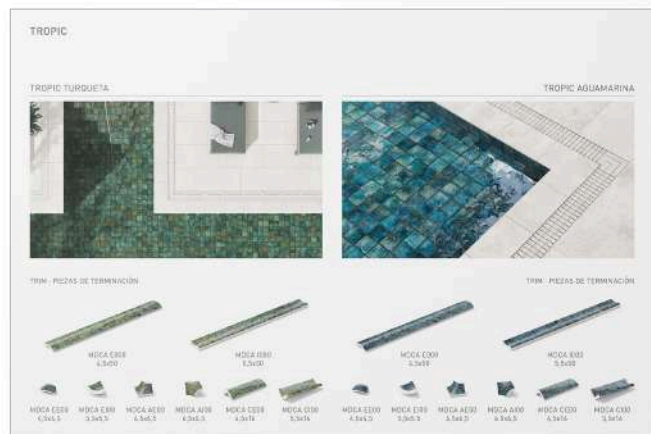

PM492 1005x1925mm
AMAZONIA MIEL

PM502 1005x1925mm
AMAZONIA CANELA + PELD.

TROPIC

CM033
TROPIC

 335x300x20 mm
 1 caja · box
 1,260kg

PM492 1005x1925mm
TROPIC

CM037

CARPETA DE MANO TROPIC
TROPIC HAND FOLDER