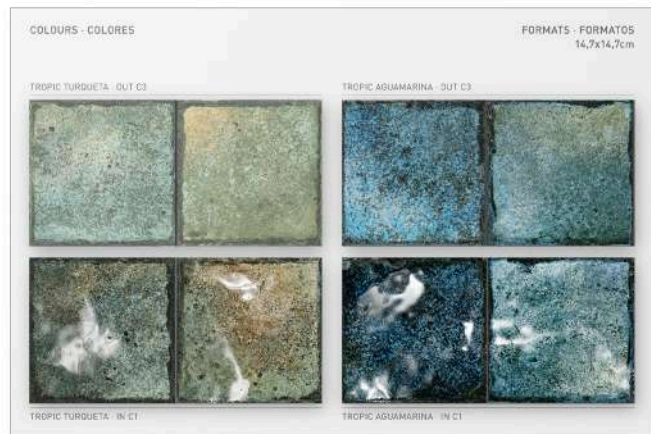

PM492 1005x1925mm
AMAZONIA MIEL

PM502 1005x1925mm
AMAZONIA CANELA + PELD.

TROPIC

CM033
TROPIC

 335x300x20 mm
 1 caja · box
 1,260kg

PM492 1005x1925mm
TROPIC

CM037

CARPETA DE MANO TROPIC
TROPIC HAND FOLDER