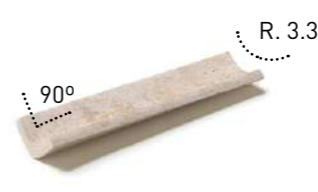

Cantonera transición interior
Inner transition corner

1. ↗ 5.5x25cm 2.2"x9.8"
2. **C3 R11** · Ref. MDCA CI00
3. ☐ Crosscut Puro
   - ☐ Crosscut Petra
   - ☐ Crosscut Cloud

*Información detallada sobre las piezas de terminación en las páginas 212 y 213.
*Detailed information about trims pieces in pages 212 and 213.