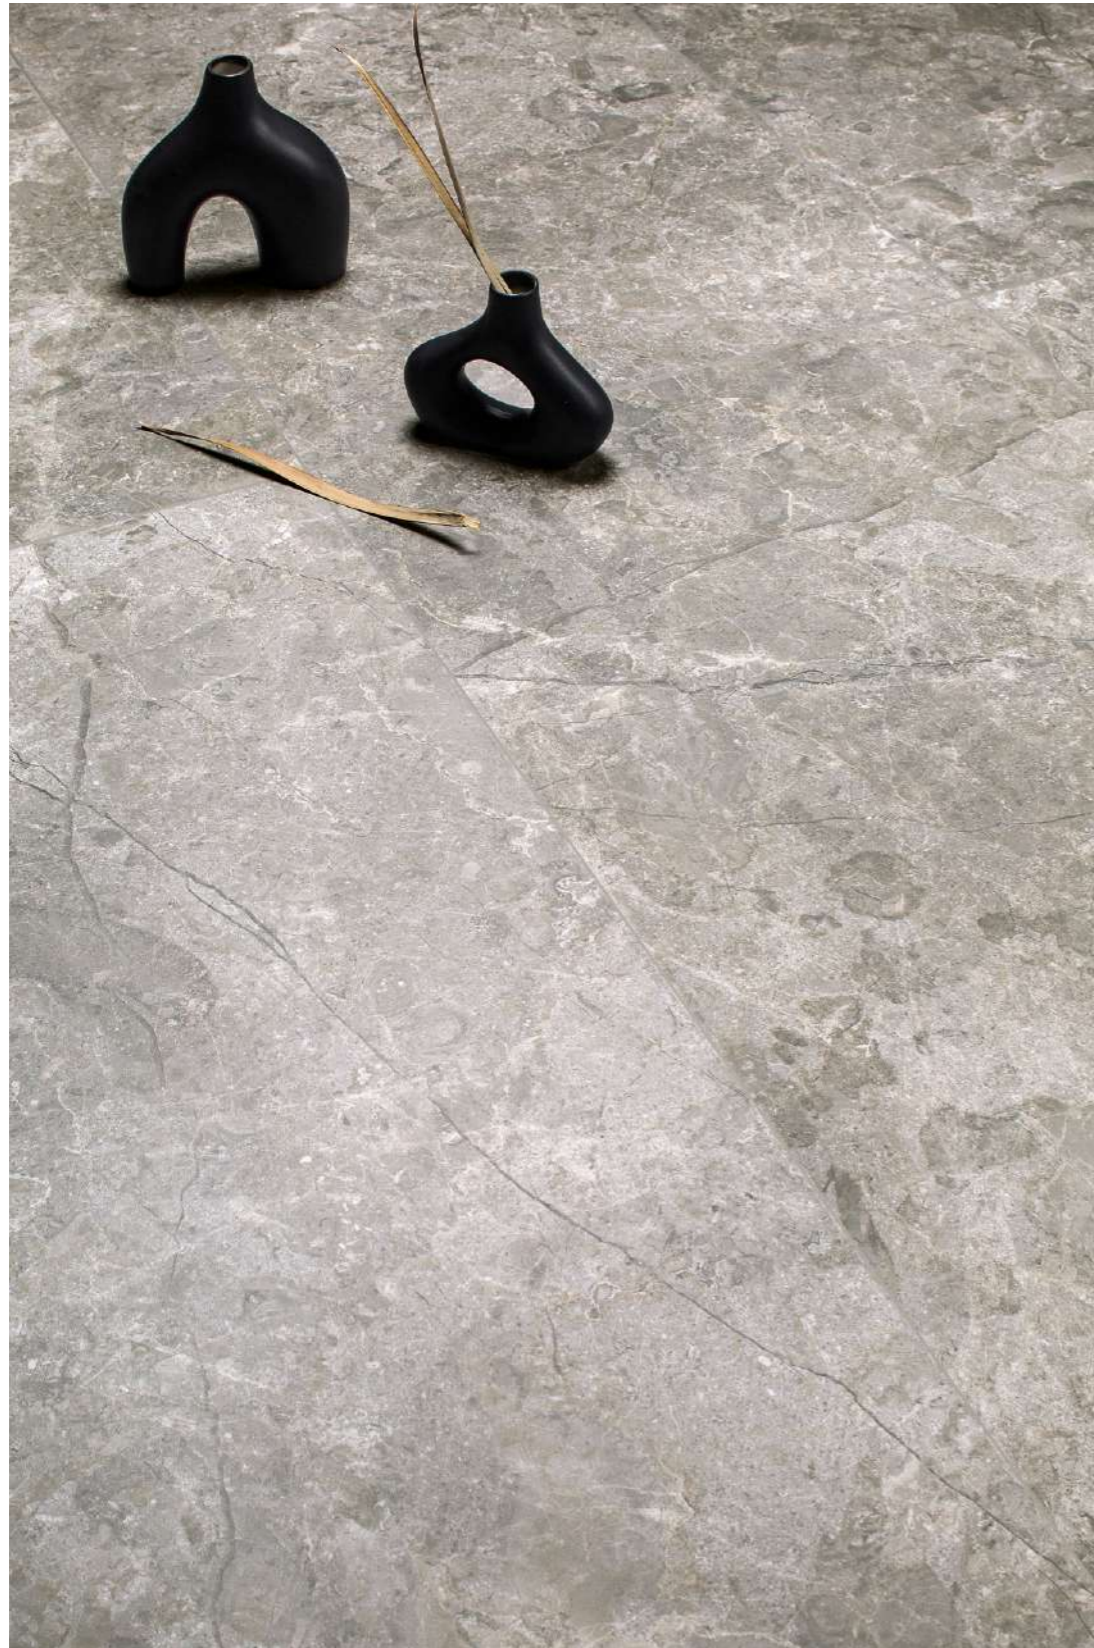

Eterna Cendra

Color | Colour