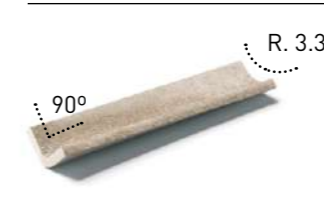

Cantonera transición interior Inner transition corner

↗ 5.5x25cm 2.2"x9.8"

C3 R11 • Ref. MDCA CI00

Iconic Stone

*Información detallada sobre las piezas de terminación en las páginas 212 y 213.
*Detailed information about trims pieces in pages 212 and 213.