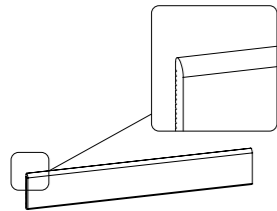

Rodapié
Skirting board

↗ 9x60cm 3.5"x23.6"

Fully Glased

Iconic Stone