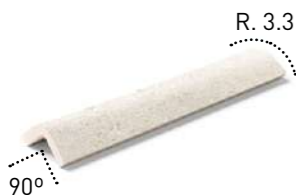

Cantonera transición exterior
External transition corner