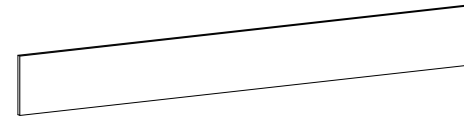

## Formatos | Formats

			
↗ 75x75cm 29.5"x29.5"	↗ 60x60cm 23.6"x23.6"	↗ 37.5x75cm 14.7"x29.5"	↗ 60x120cm 23.6"x47.2"
C3 R11 · C1 R9 · 	C3 R11 · 	C3 R11 · 	C3 R11 · C1 R9 · 
 Stromboli Light	 Stromboli Light	 Stromboli Light	 Stromboli Light
 Stromboli Cream	 Stromboli Cream	 Stromboli Cream	 Stromboli Cream
 Stromboli Silver	 Stromboli Silver	 Stromboli Silver	 Stromboli Silver

↗ 60x120cm 23.6"x47.2"

↕ 20MM 0.78"

C3 R11 · 

 Stromboli Light

**Rodapié**  
Skirting board

↗ 9x60cm 3.5"x23.6"

 Fully Glassed

 Stromboli Light

 Stromboli Cream

 Stromboli Silver

**Tabica**  
Riser

↗ 14.5x120cm 5.7"x47.2"

 Stromboli Light

 Stromboli Cream

 Stromboli Silver