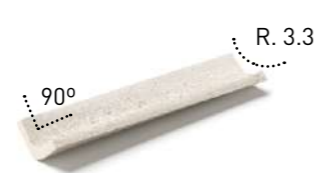

Cantonera transición interior
Inner transition corner

- 5.5x25cm 2.2"x9.8"
- **C3 R11** • Ref. MDCA CI00
- Stromboli Light
- Stromboli Cream
- Stromboli Silver

*Información detallada sobre las piezas de terminación en las páginas 212 y 213.
*Detailed information about trims pieces in pages 212 and 213.