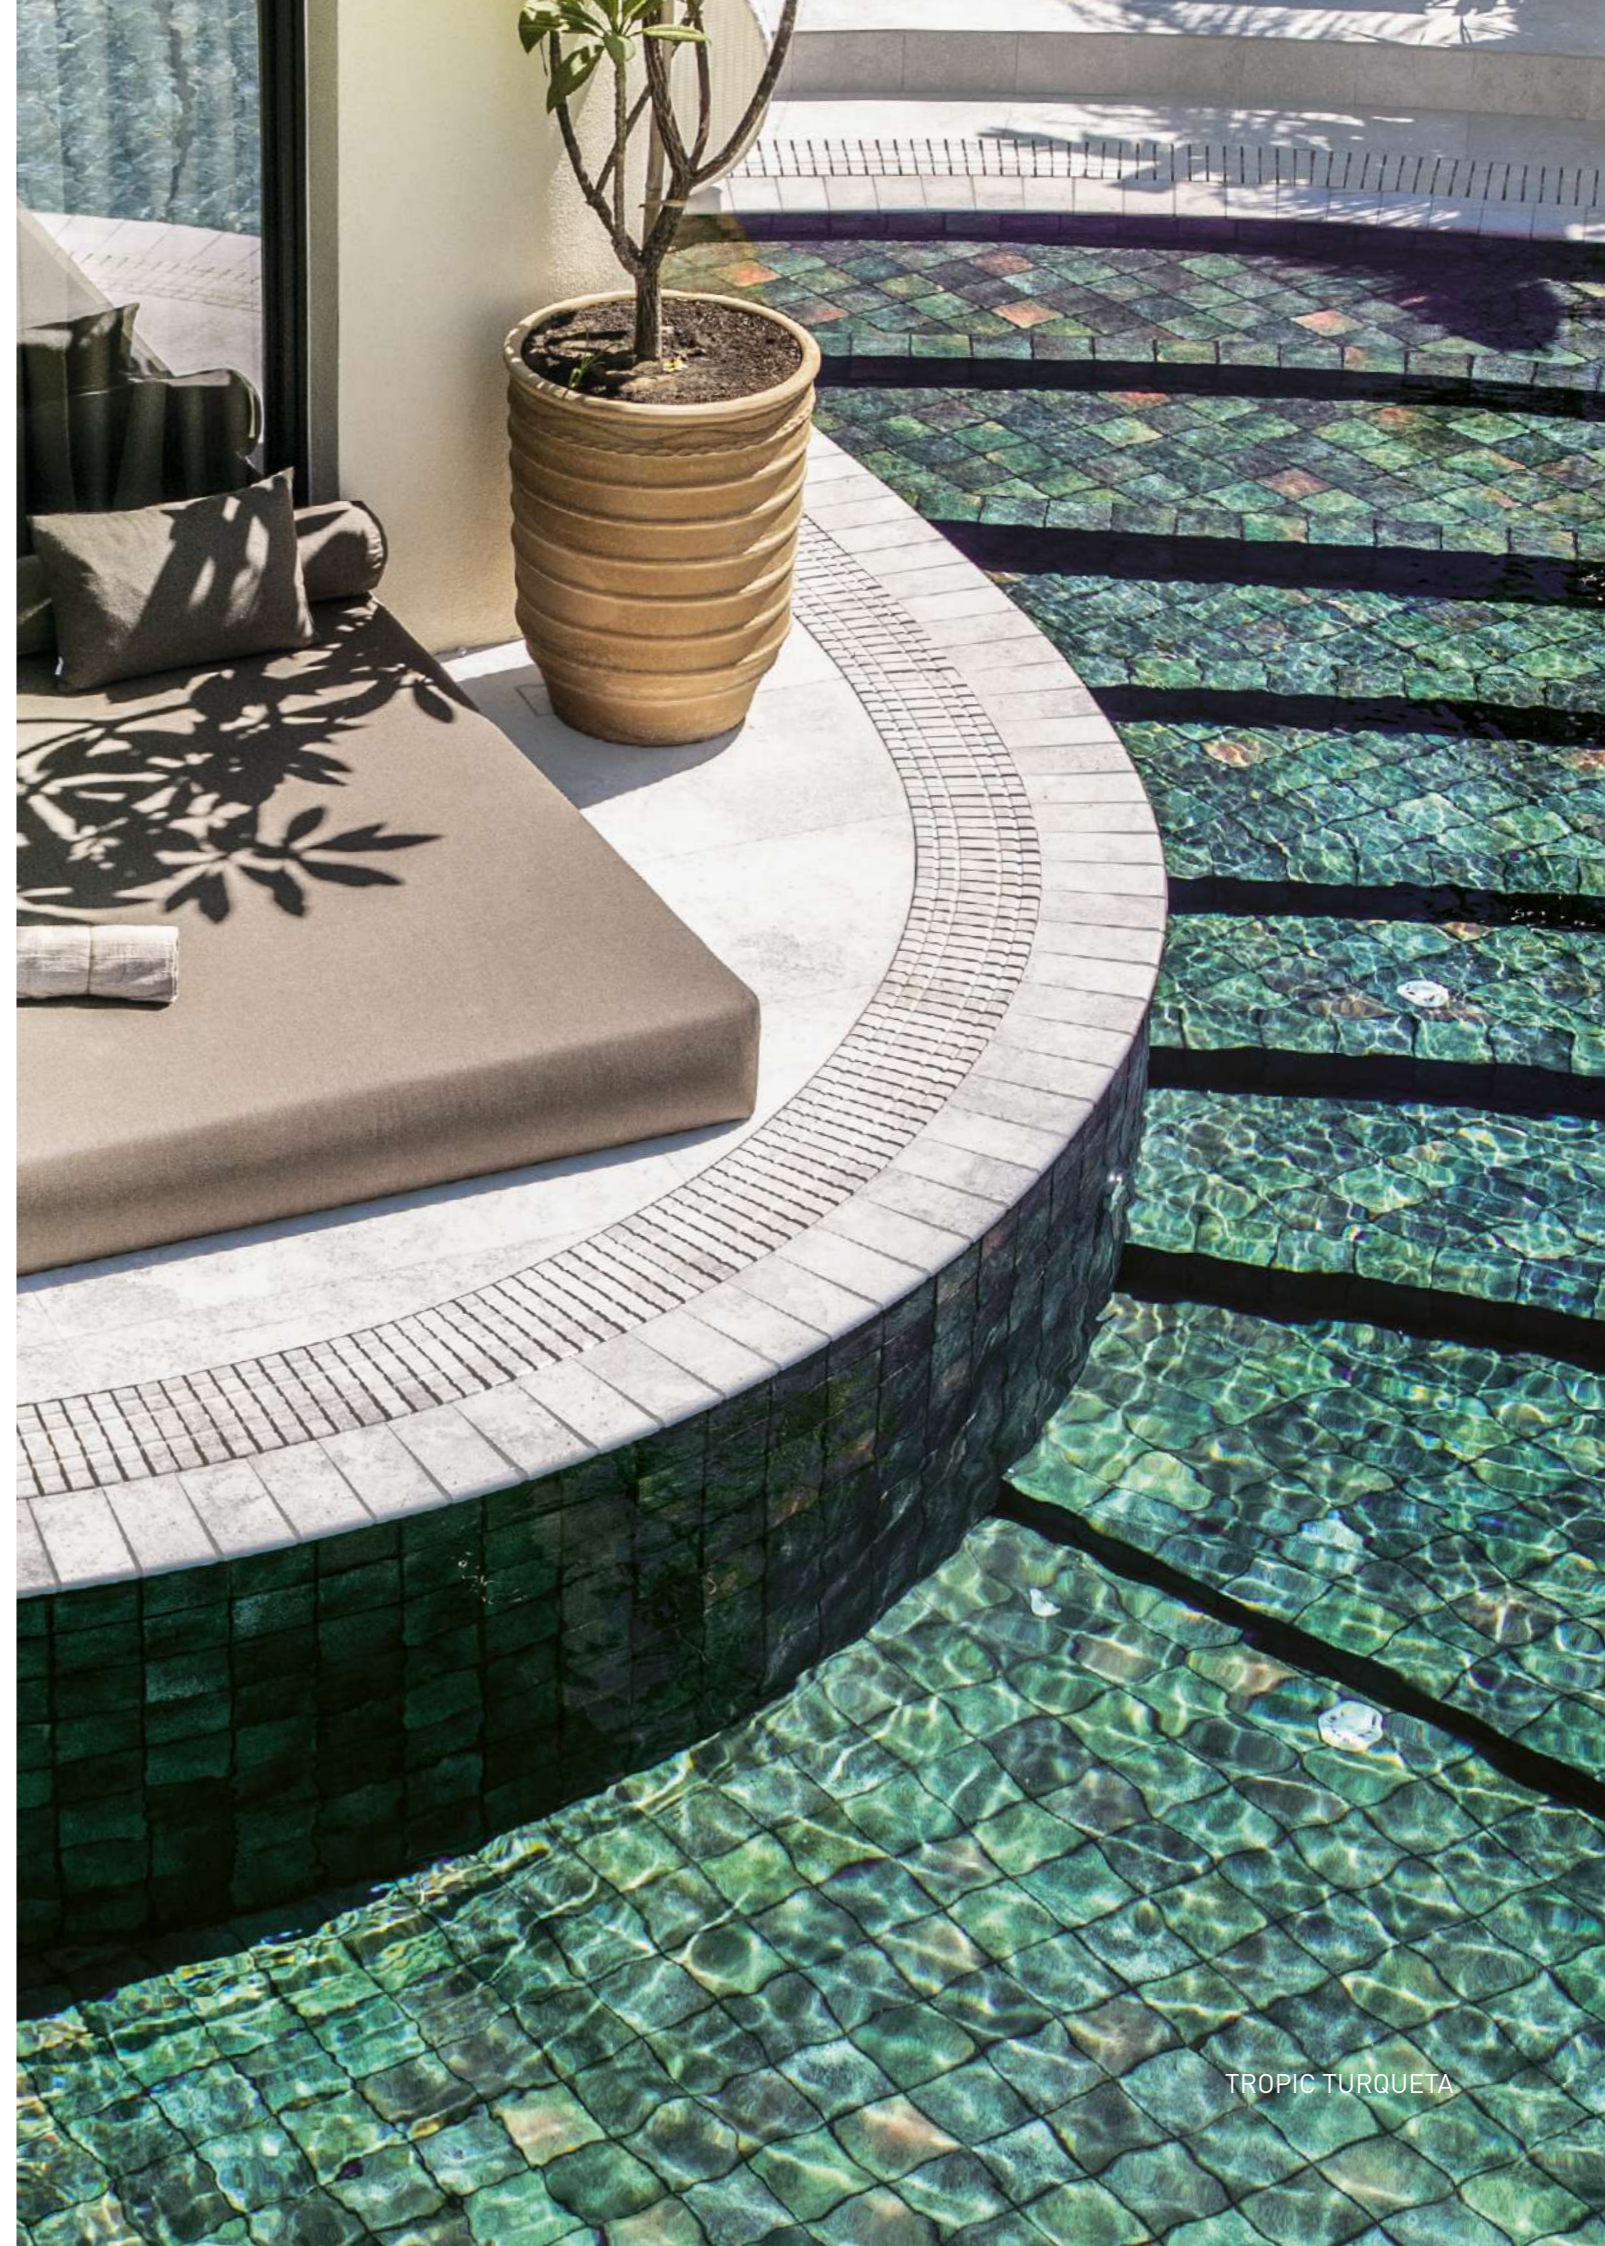

Piezas de terminación | Trims

- ↗ 4.5x50cm 1.8"x19.7"
- **C3** **R11** · **C1** **R9** · Ref. MDCA E000
- Tropic Turqueta
- Tropic Aguamarina

Escocia cantonera exterior
Scotch external corner

- ↗ 4.5x4.5cm 1.8"x1.8"
- **C3** **R11** · **C1** **R9** · Ref. MDCA EE00
- Tropic Turqueta
- Tropic Aguamarina

Esquina cantonera exterior
Outer angle corner

- ↗ 6.5x6.5cm 2.6"x2.6"
- **C3** **R11** · **C1** **R9** · Ref. MDCA AE00
- Tropic Turqueta
- Tropic Aguamarina

- ↗ 5.5x50cm 2.2"x19.7"
- **C3** **R11** · **C1** **R9** · Ref. MDCA I000
- Tropic Turqueta
- Tropic Aguamarina

Escocia cantonera interior
Scotch inner corner

- ↗ 5.5x5.5cm 2.2"x2.2"
- **C3** **R11** · **C1** **R9** · Ref. MDCA EI00
- Tropic Turqueta
- Tropic Aguamarina

Esquina cantonera interior
Inner angle corner

- ↗ 6.5x6.5cm 2.6"x2.6"
- **C3** **R11** · **C1** **R9** · Ref. MDCA AI00
- Tropic Turqueta
- Tropic Aguamarina

- ↗ 4.5x25cm 1.8"x9.8"
- **C3** **R11** · **C1** **R9** · Ref. MDCA CE00
- Tropic Turqueta
- Tropic Aguamarina

- ↗ 5.5x25cm 2.2"x9.8"
- **C3** **R11** · **C1** **R9** · Ref. MDCA CI00
- Tropic Turqueta
- Tropic Aguamarina

*Información detallada sobre las piezas de terminación en las páginas 212 y 213.
*Detailed information about trims pieces in pages 212 and 213.

TROPIC TURQUETA