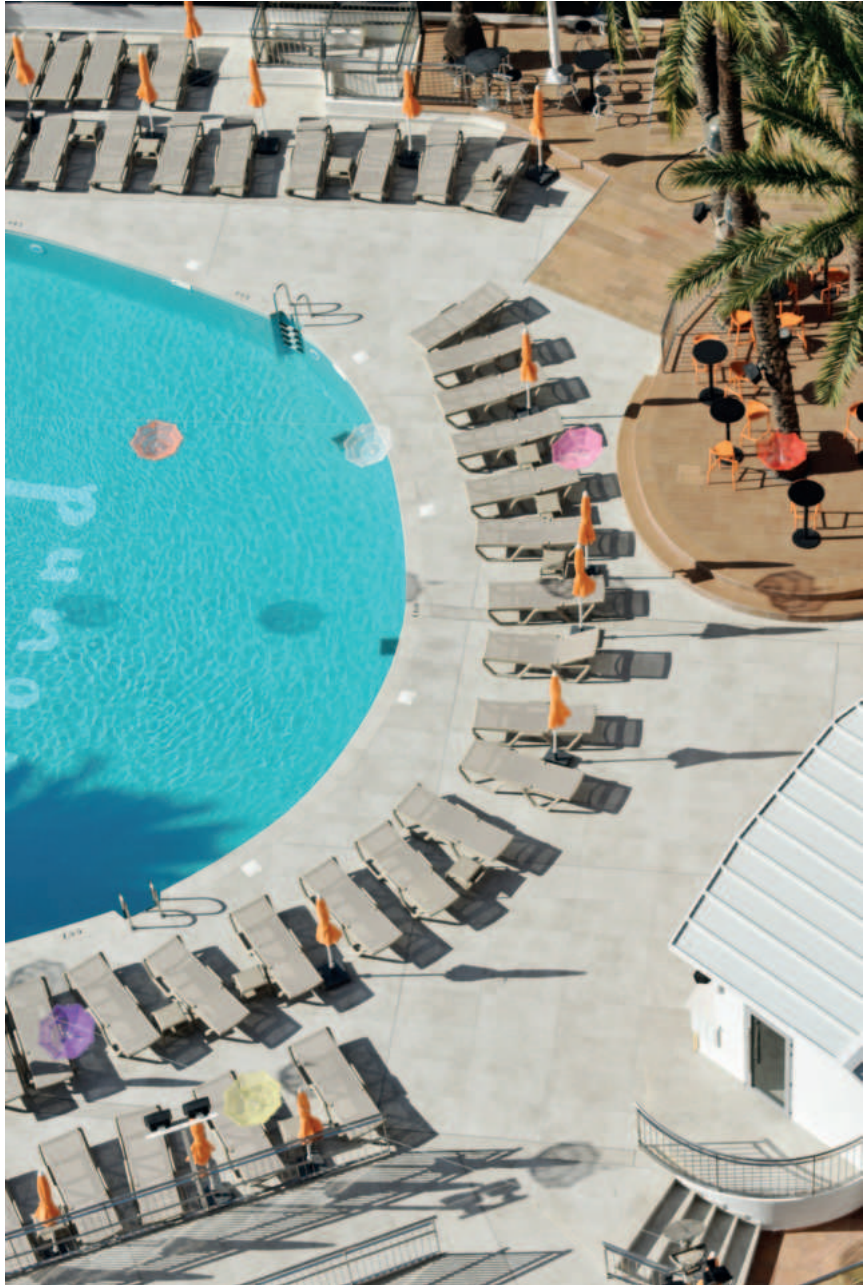

The Creta 33x50cm border wraps around the entire pool giving it a minimalist and modern look, culminating in the integration of the terrace in the same Crosscut Cloud colour.