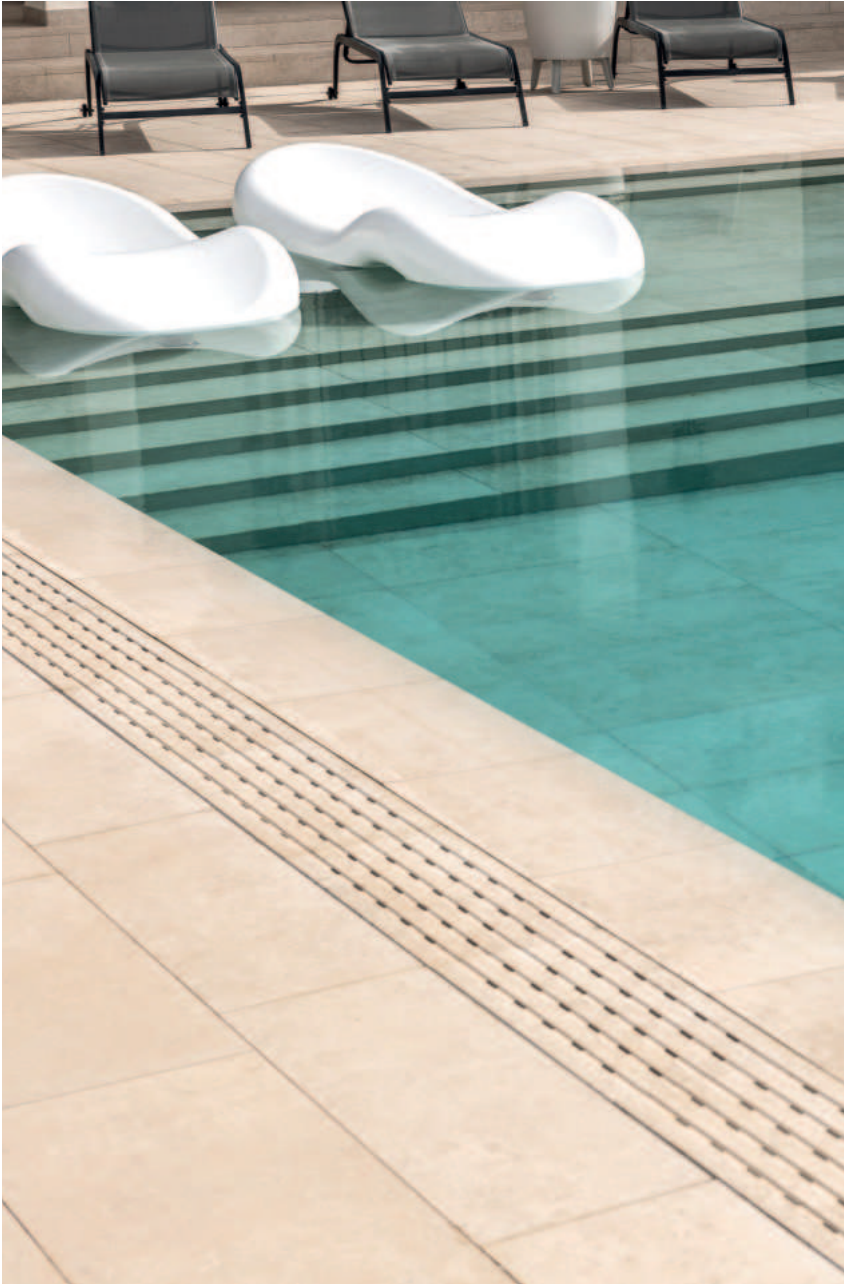

Cada azulejo de gres porcelánico cuenta una historia de artesanía y dedicación. Desde la selección de los materiales hasta el proceso de fabricación meticuloso, cada paso se toma con el objetivo de crear un lienzo perfecto para tus momentos de relajación y diversión.