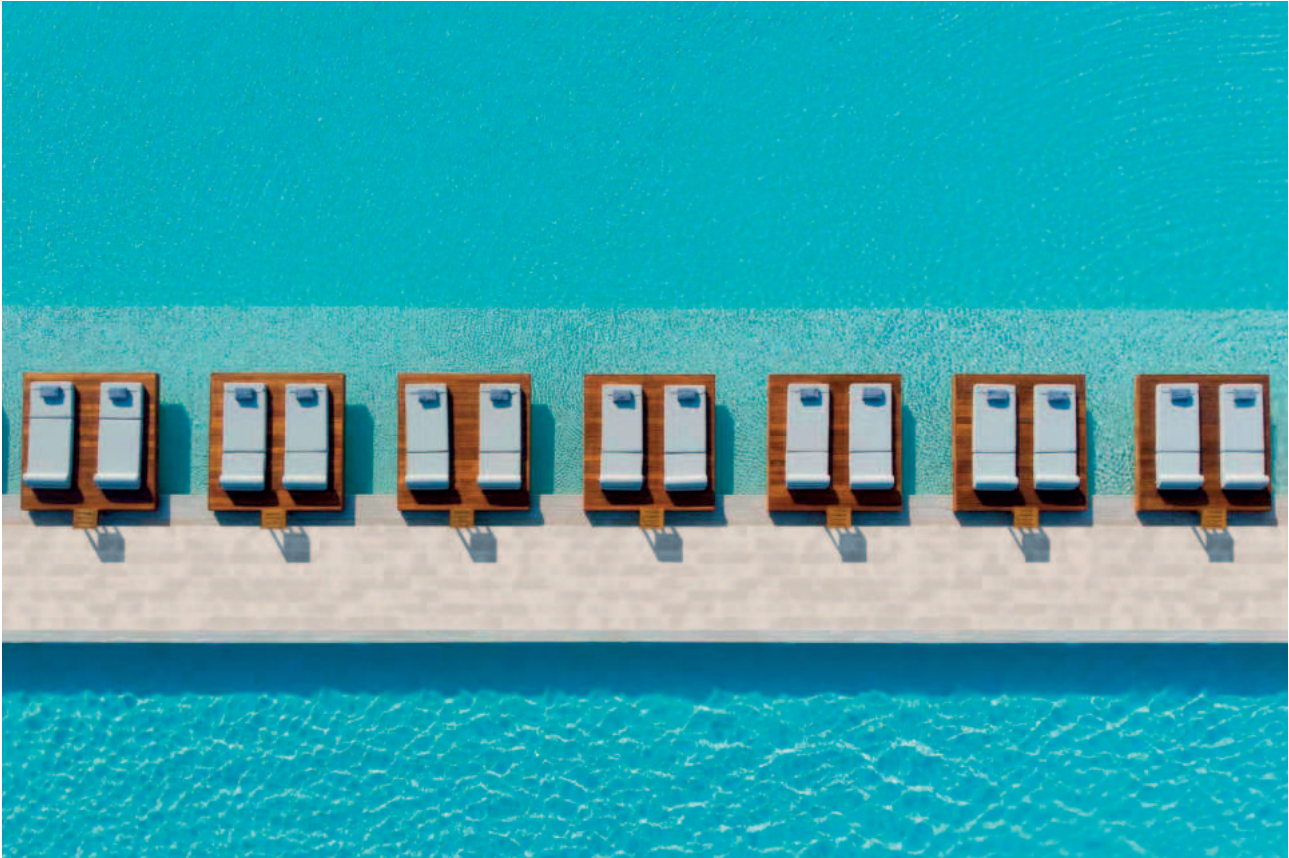

Espacios en los que la magia se encuentra con la realidad, donde la estética se abraza con la funcionalidad.

Spaces where magic meets reality, where aesthetics meets functionality.