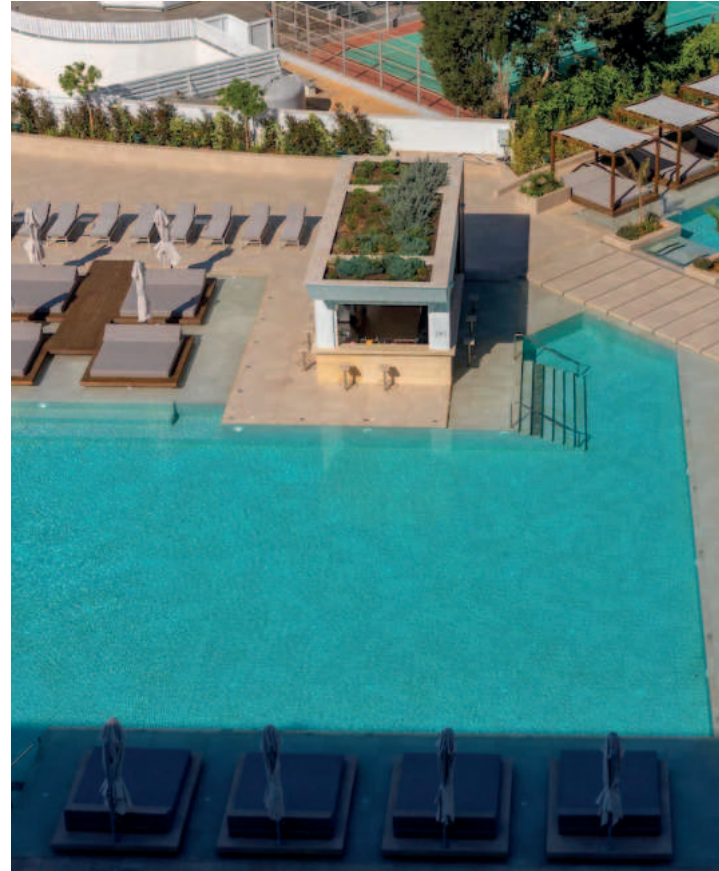

This luxurious 5 star hotel is located in Cyprus; Chrysomare Beach Hotel & Resort, which opened its doors showing its guests an immense terrace with 3 swimming pools, together with a Wellness & Spa area, completely tiled with Stromboli Light porcelain tile by Ceramica Mayor