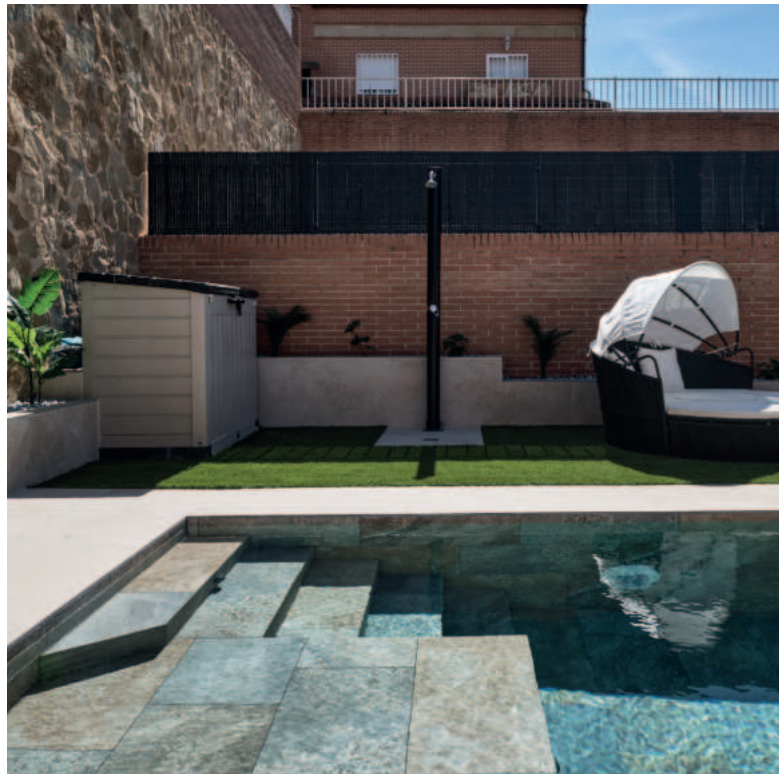

At Cerámica Mayor we always go for uniqueness and this pool is, above all, unique for its daring combination of the colours Crosscut Petra and Cupira Multi. The first brings light and warmth to the entire terrace, while the latter generates liveliness in the pool water, making it look an exceptional deep blue.